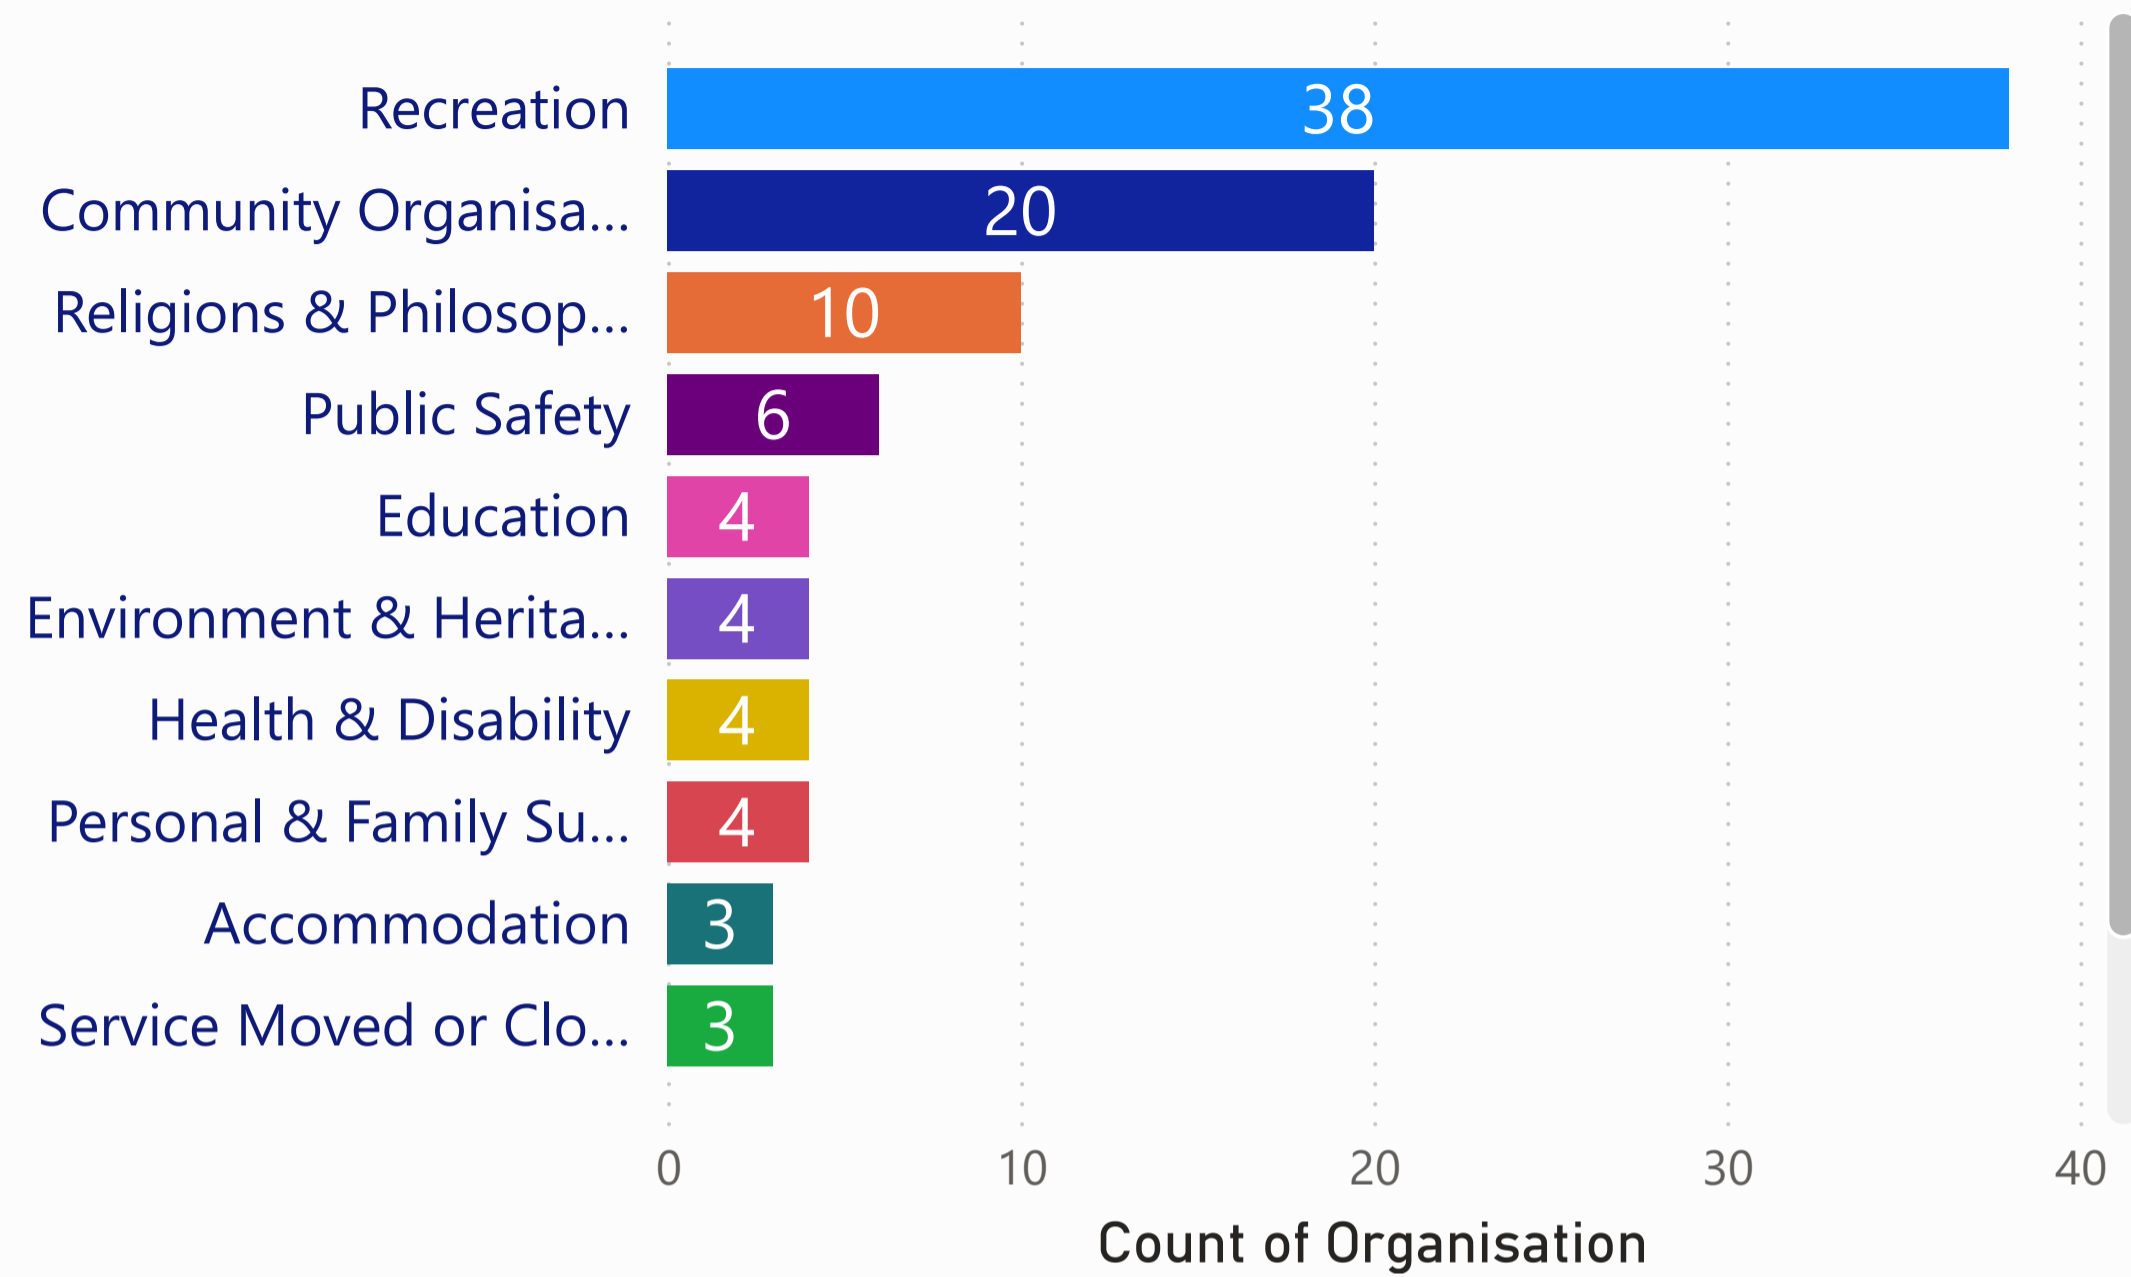

FY 2019-2020

Primary Category, Organisation

- ▶ Accommodation
- ▶ Communication & Information Services
- ▶ Community Organisation & Development
- ▶ Education
- ▶ Environment & Heritage
- ▶ Government
- ▶ Health & Disability
- ▶ Personal & Family Support
- ▶ Public Safety
- ▶ Recreation
- ▶ Religions & Philosophies
- ▶ Service Moved or Closed

Tumby Bay Council - Organisation Count by Primary Category (FY 2019-2020)

Total No. of Sessions

2035

Total No. of New Users

538

Organisation	Sessions
Australian Plant Society - Eastern Eyre Group	3
Butler Lutheran Church	6
Church of St Margaret Anglican Church - Tumby Bay	22
Churches of Christ - Tumby Bay	17
Churches of Christ - Ungarra	19
Country Fire Service - Lipson	8
Country Fire Service - Port Neill	3
Country Fire Service - Tumby Bay	16
Total	2035