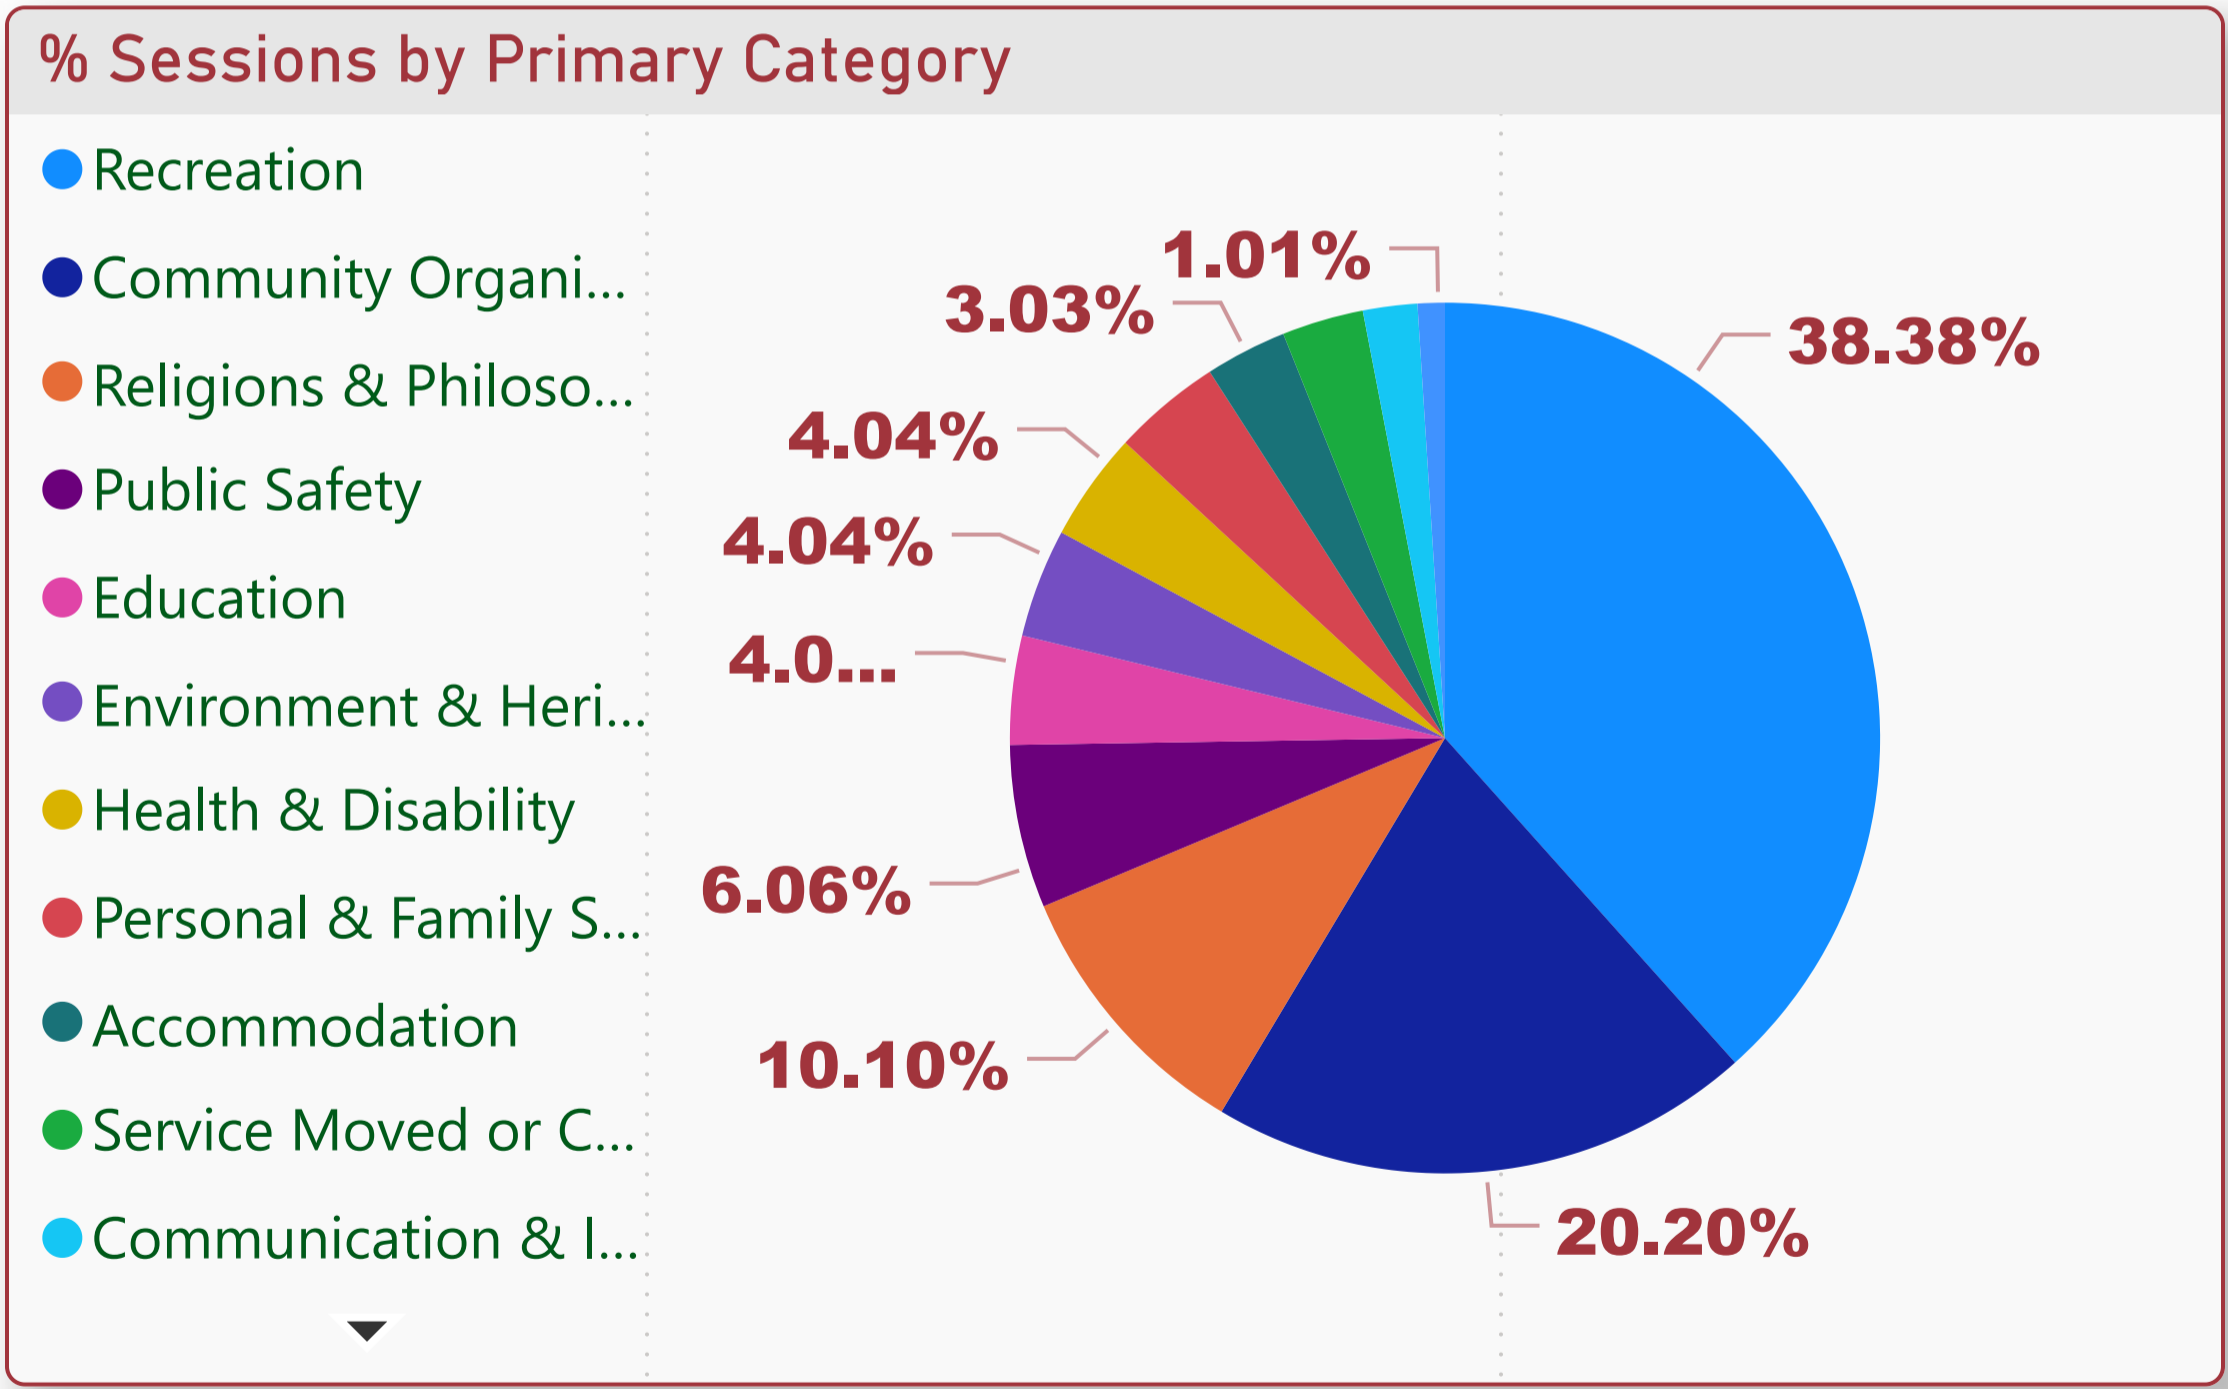

Tumby Bay Council - Organisation Count by Primary Category (FY 2019-2020)

Total No. of Sessions

2035

Total No. of New Users

538

Organisation	Sessions
Australian Plant Society - Eastern Eyre Group	3
Butler Lutheran Church	6
Church of St Margaret Anglican Church - Tumby Bay	22
Churches of Christ - Tumby Bay	17
Churches of Christ - Ungarra	19
Country Fire Service - Lipson	8
Country Fire Service - Port Neill	3
Country Fire Service - Tumby Bay	16
Total	2035

% Sessions by Primary Category

New Sessions VS Total Sessions

Tumby Bay Council - Organisation Count by Primary Category (FY 2019-2020)

Count of Organisation

Tumby Bay Council - Sessions by Organisation (FY 2019-2020)