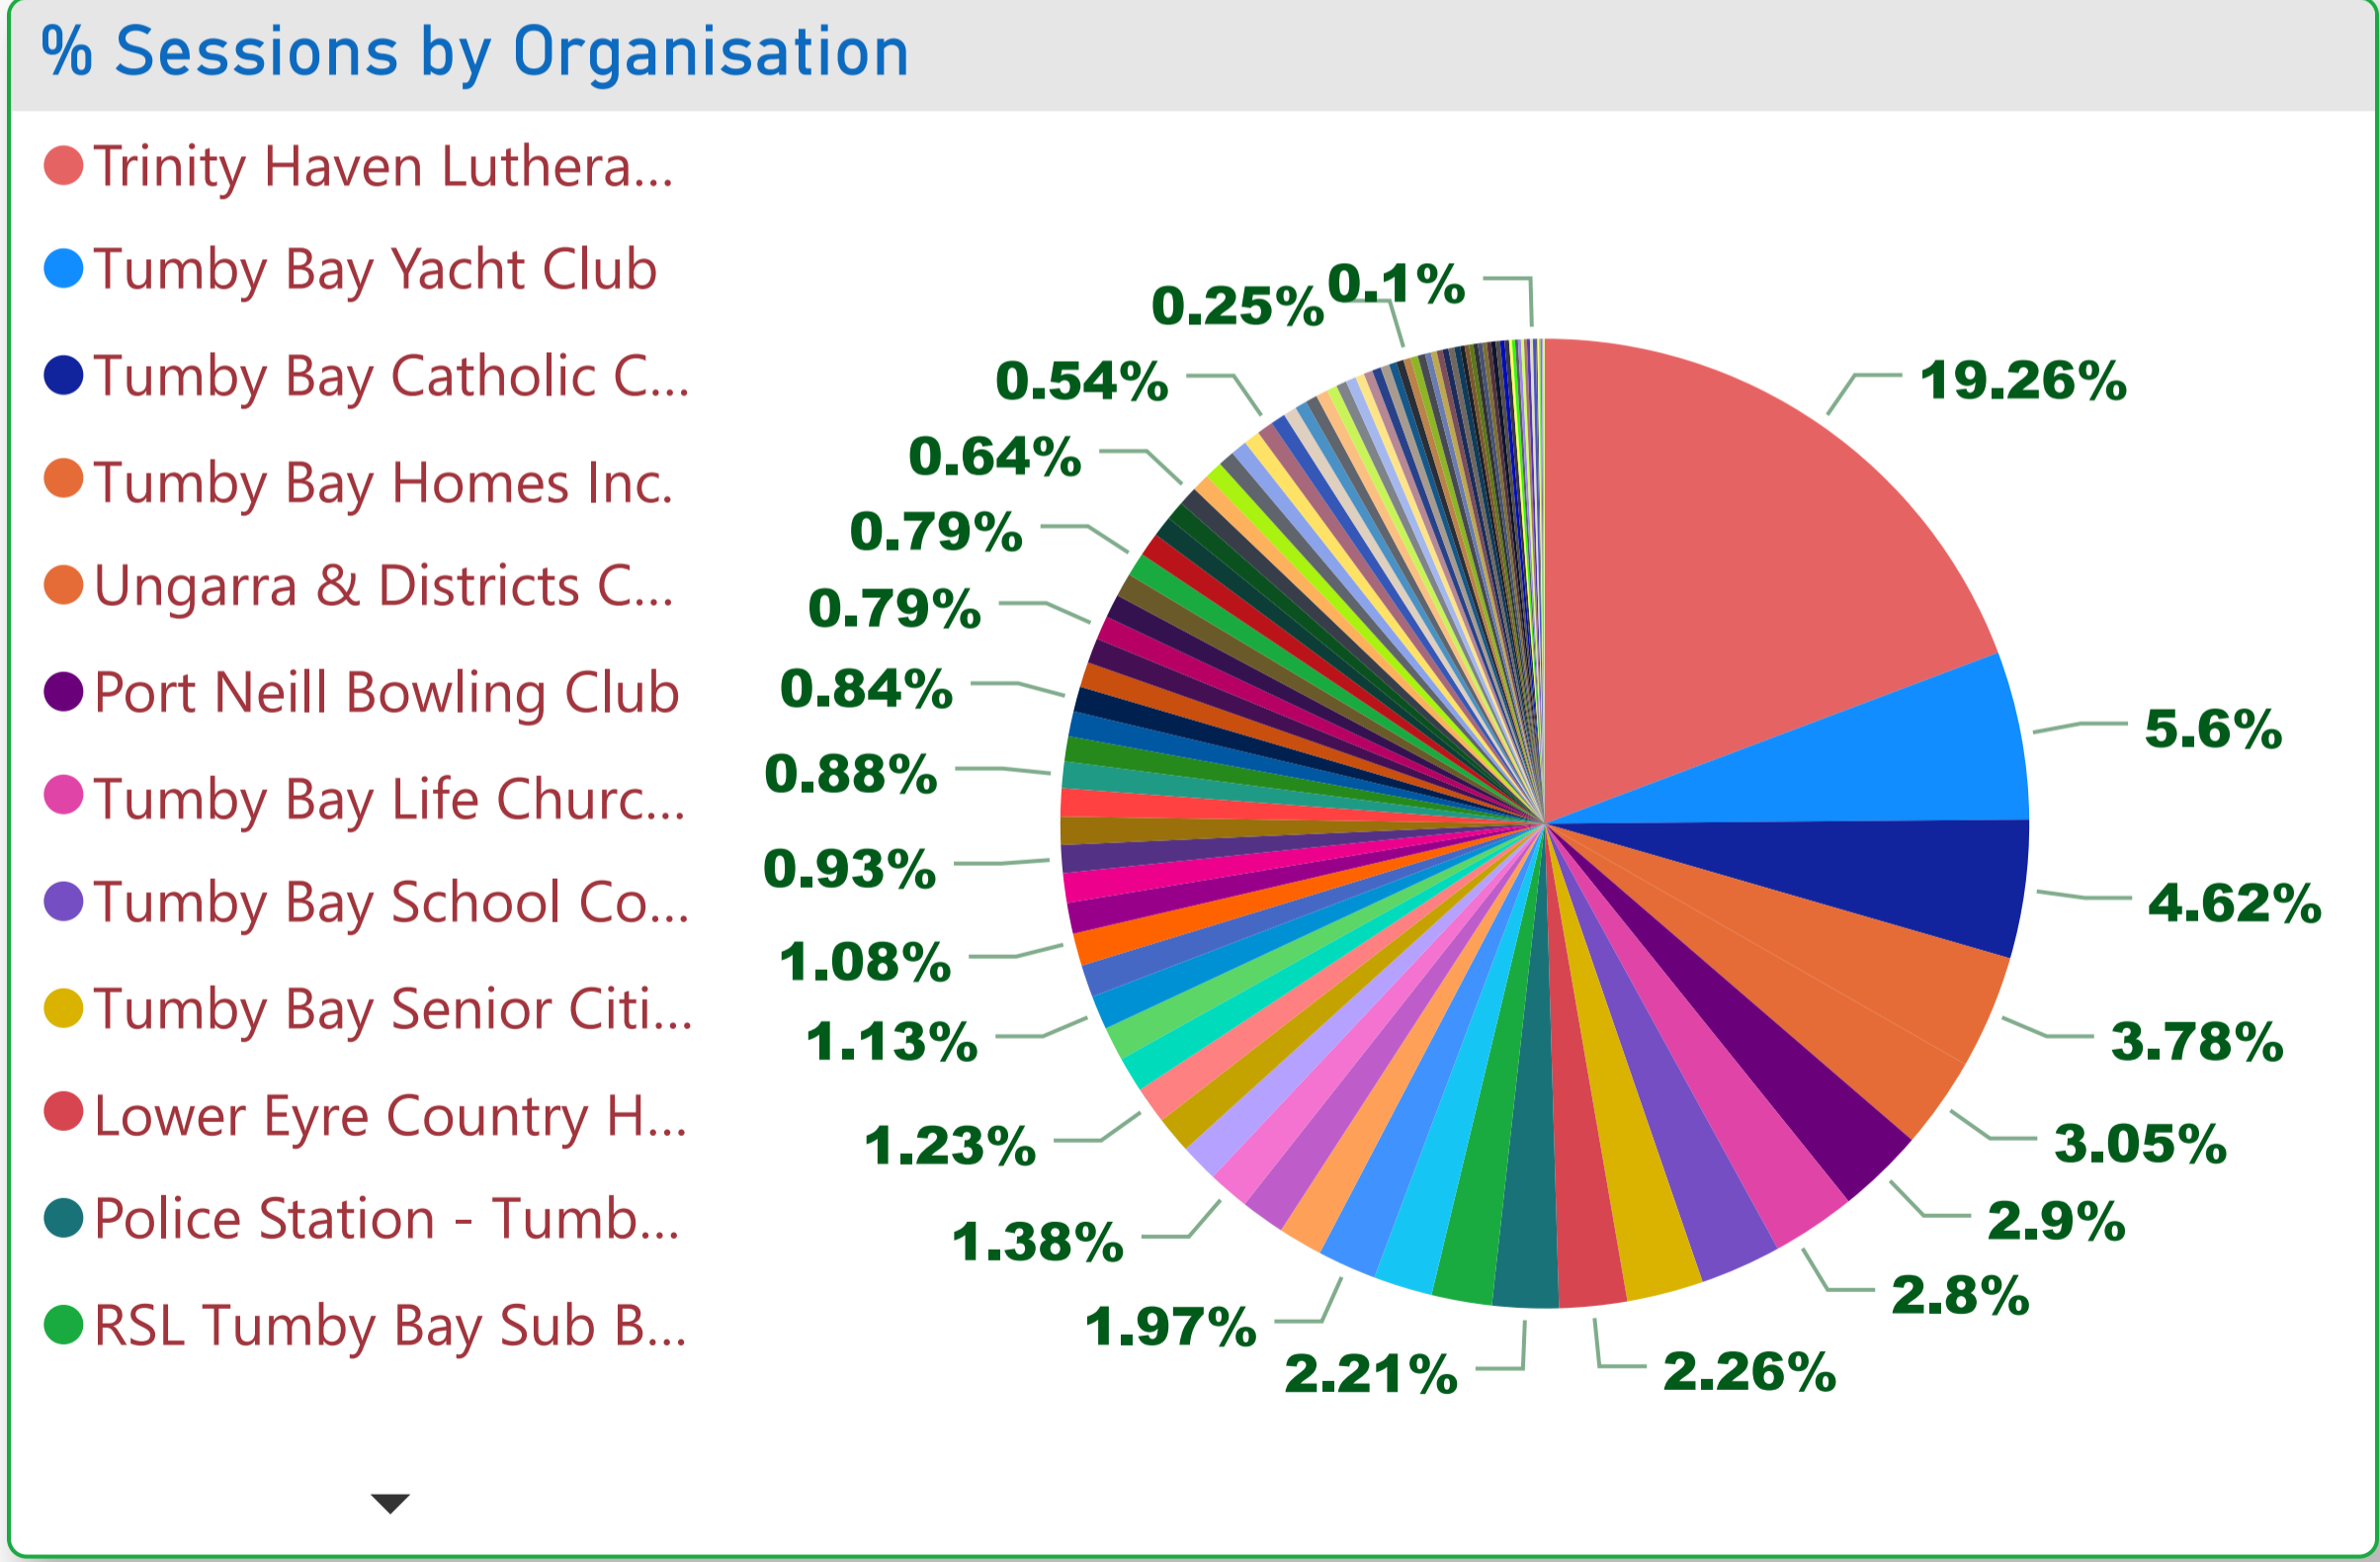

% Sessions by Primary Category

New Sessions VS Total Sessions

Tumby Bay Council - Organisation Count by Primary Category (FY 2019-2020)

Count of Organisation

Tumby Bay Council - Sessions by Organisation (FY 2019-2020)