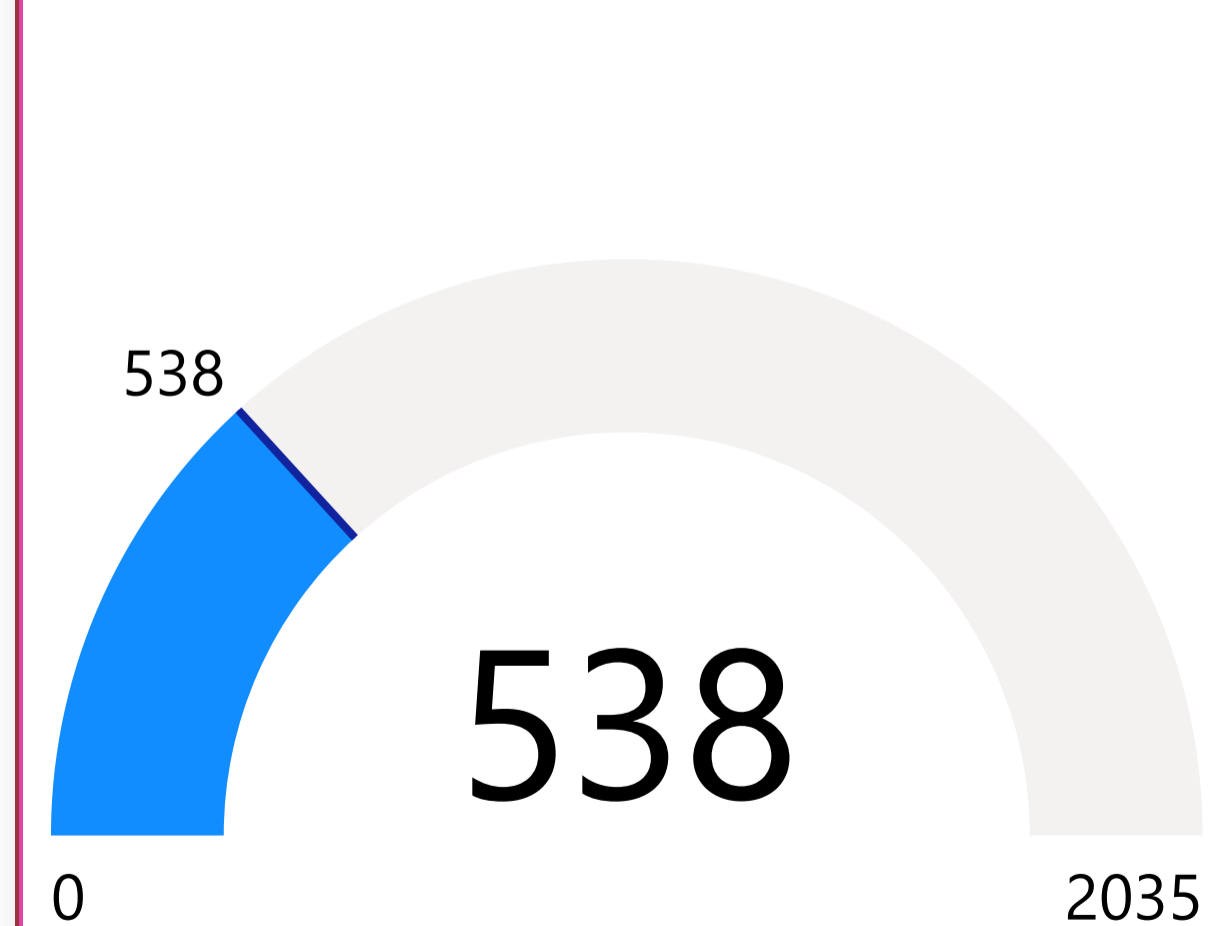

New Sessions VS Total Sessions