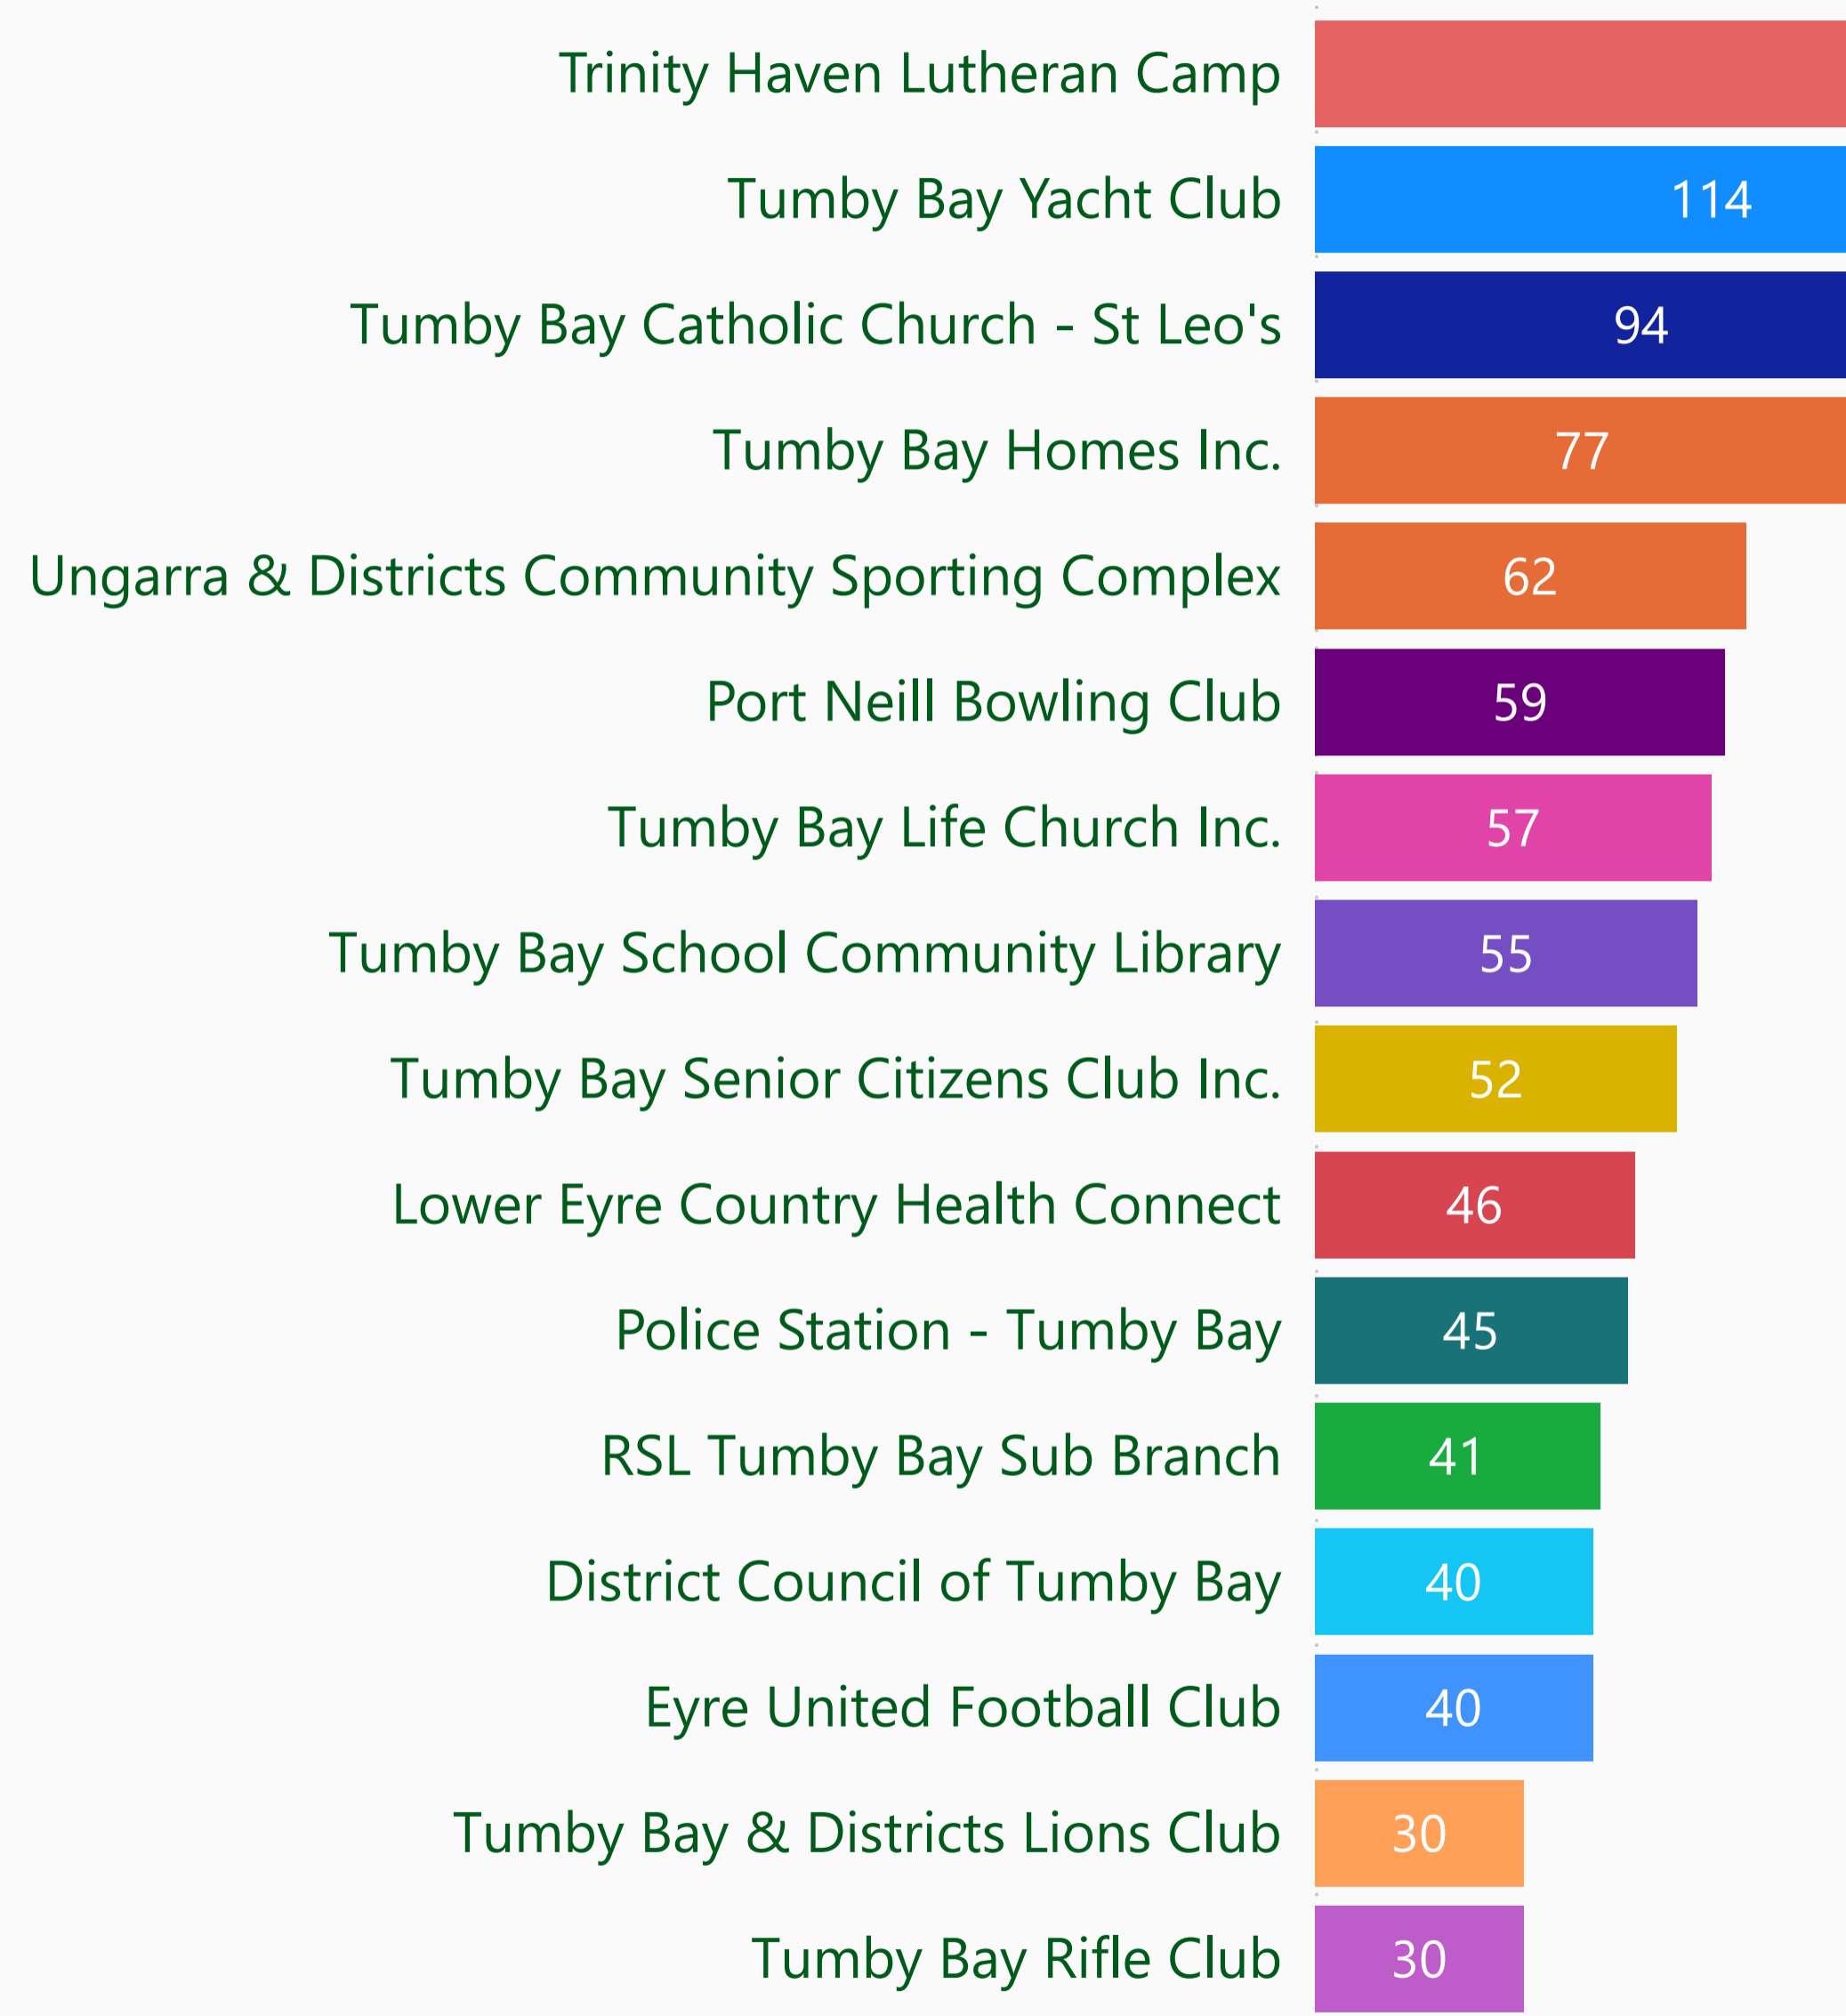

% Sessions by Primary Category

New Sessions VS Total Sessions

Tumby Bay Council - Organisation Count by Primary Category (FY 2019-2020)

Count of Organisation

Tumby Bay Council - Sessions by Organisation (FY 2019-2020)