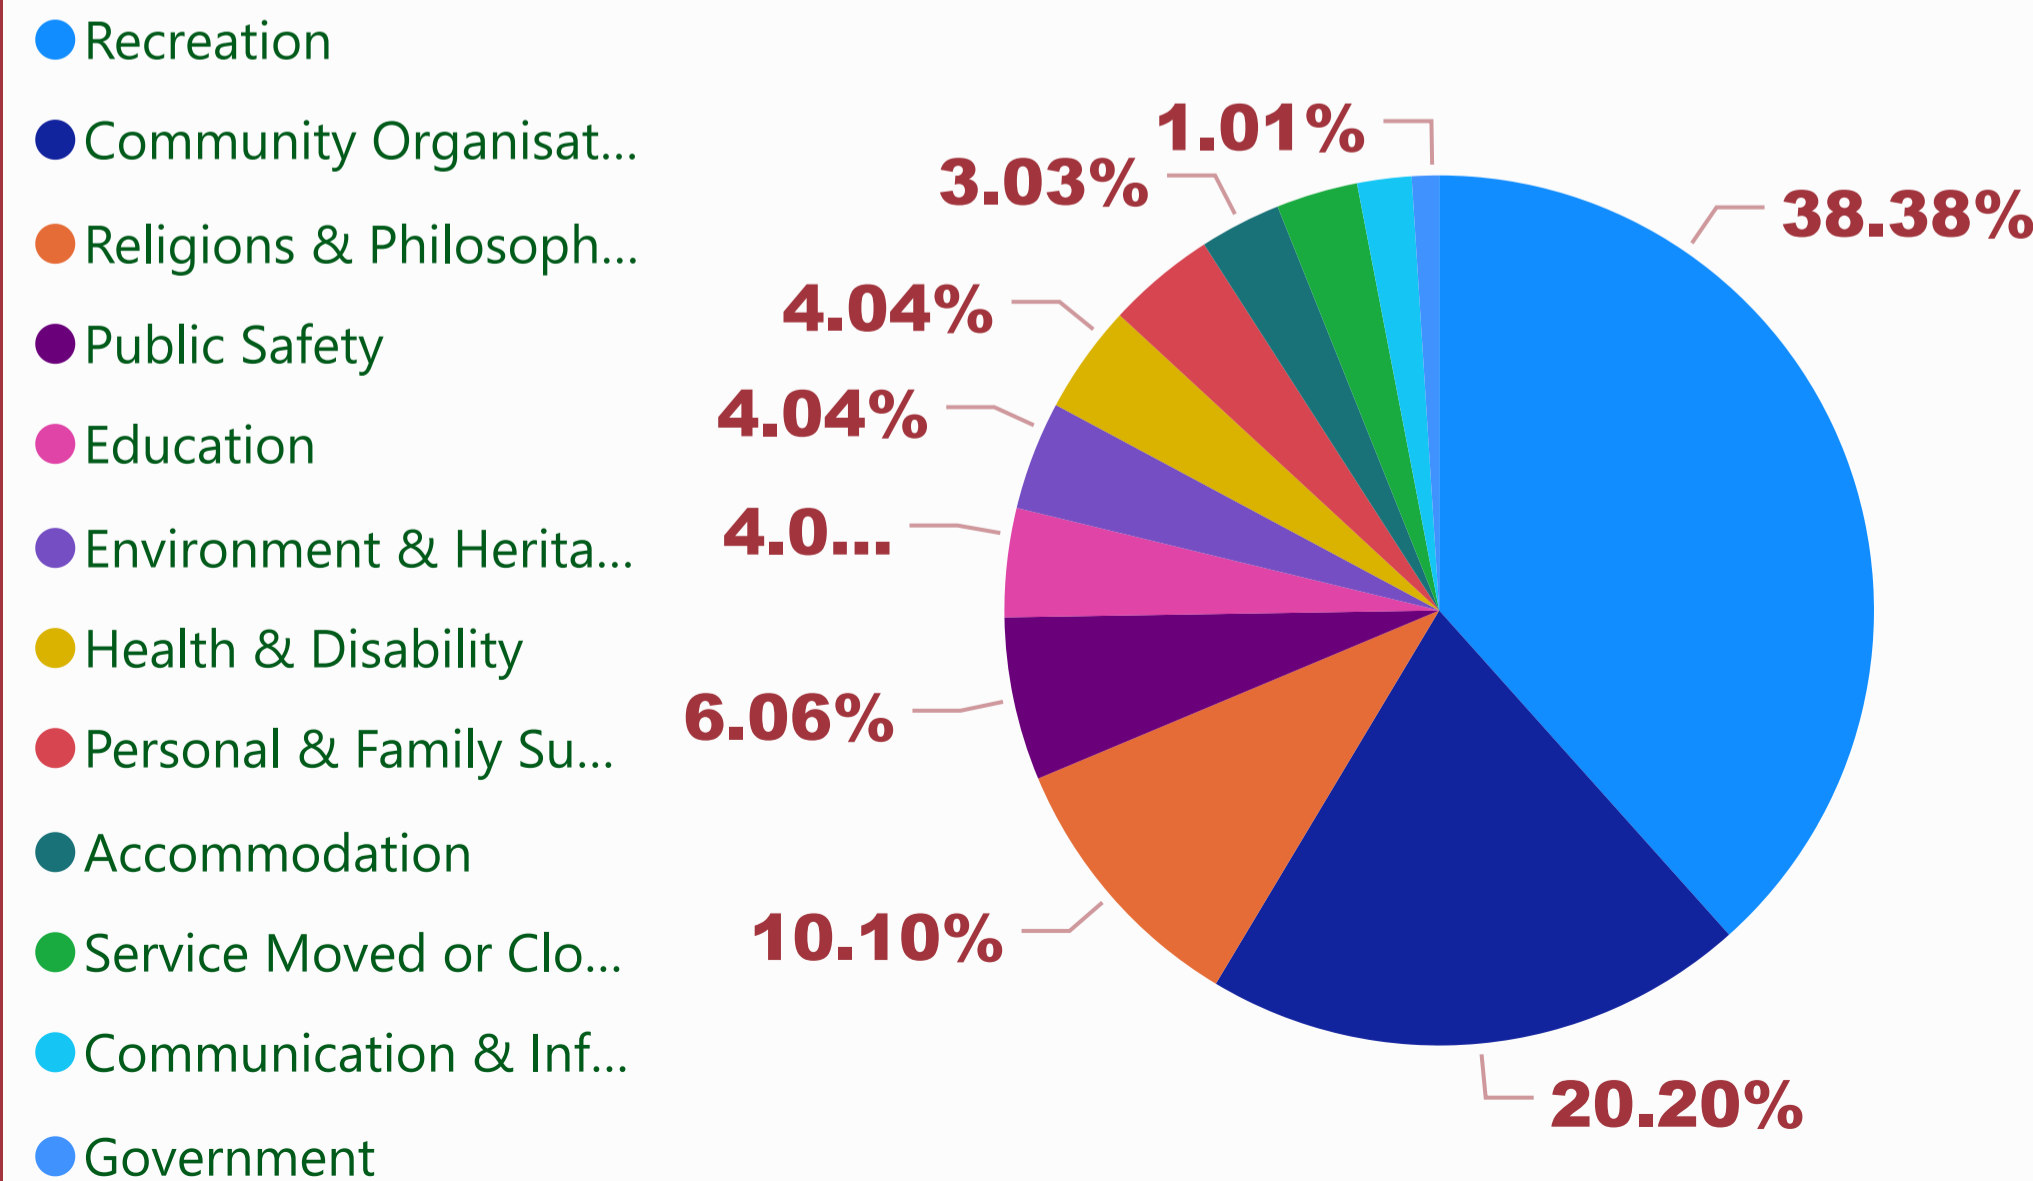

Tumby Bay Council - Organisation Count by Primary Category (FY 2019-2020)

Total No. of Sessions

2035

Total No. of New Users

538

Organisation	Sessions
Australian Plant Society - Eastern Eyre Group	3
Butler Lutheran Church	6
Church of St Margaret Anglican Church - Tumby Bay	22
Churches of Christ - Tumby Bay	17
Churches of Christ - Ungarra	19
Country Fire Service - Lipson	8
Country Fire Service - Port Neill	3
Country Fire Service - Tumby Bay	16
Total	2035

% Sessions by Primary Category

New Sessions VS Total Sessions

Tumby Bay Council - Organisation Count by Primary Category (FY 2019-2020)

Count of Organisation

Tumby Bay Council - Sessions by Organisation (FY 2019-2020)