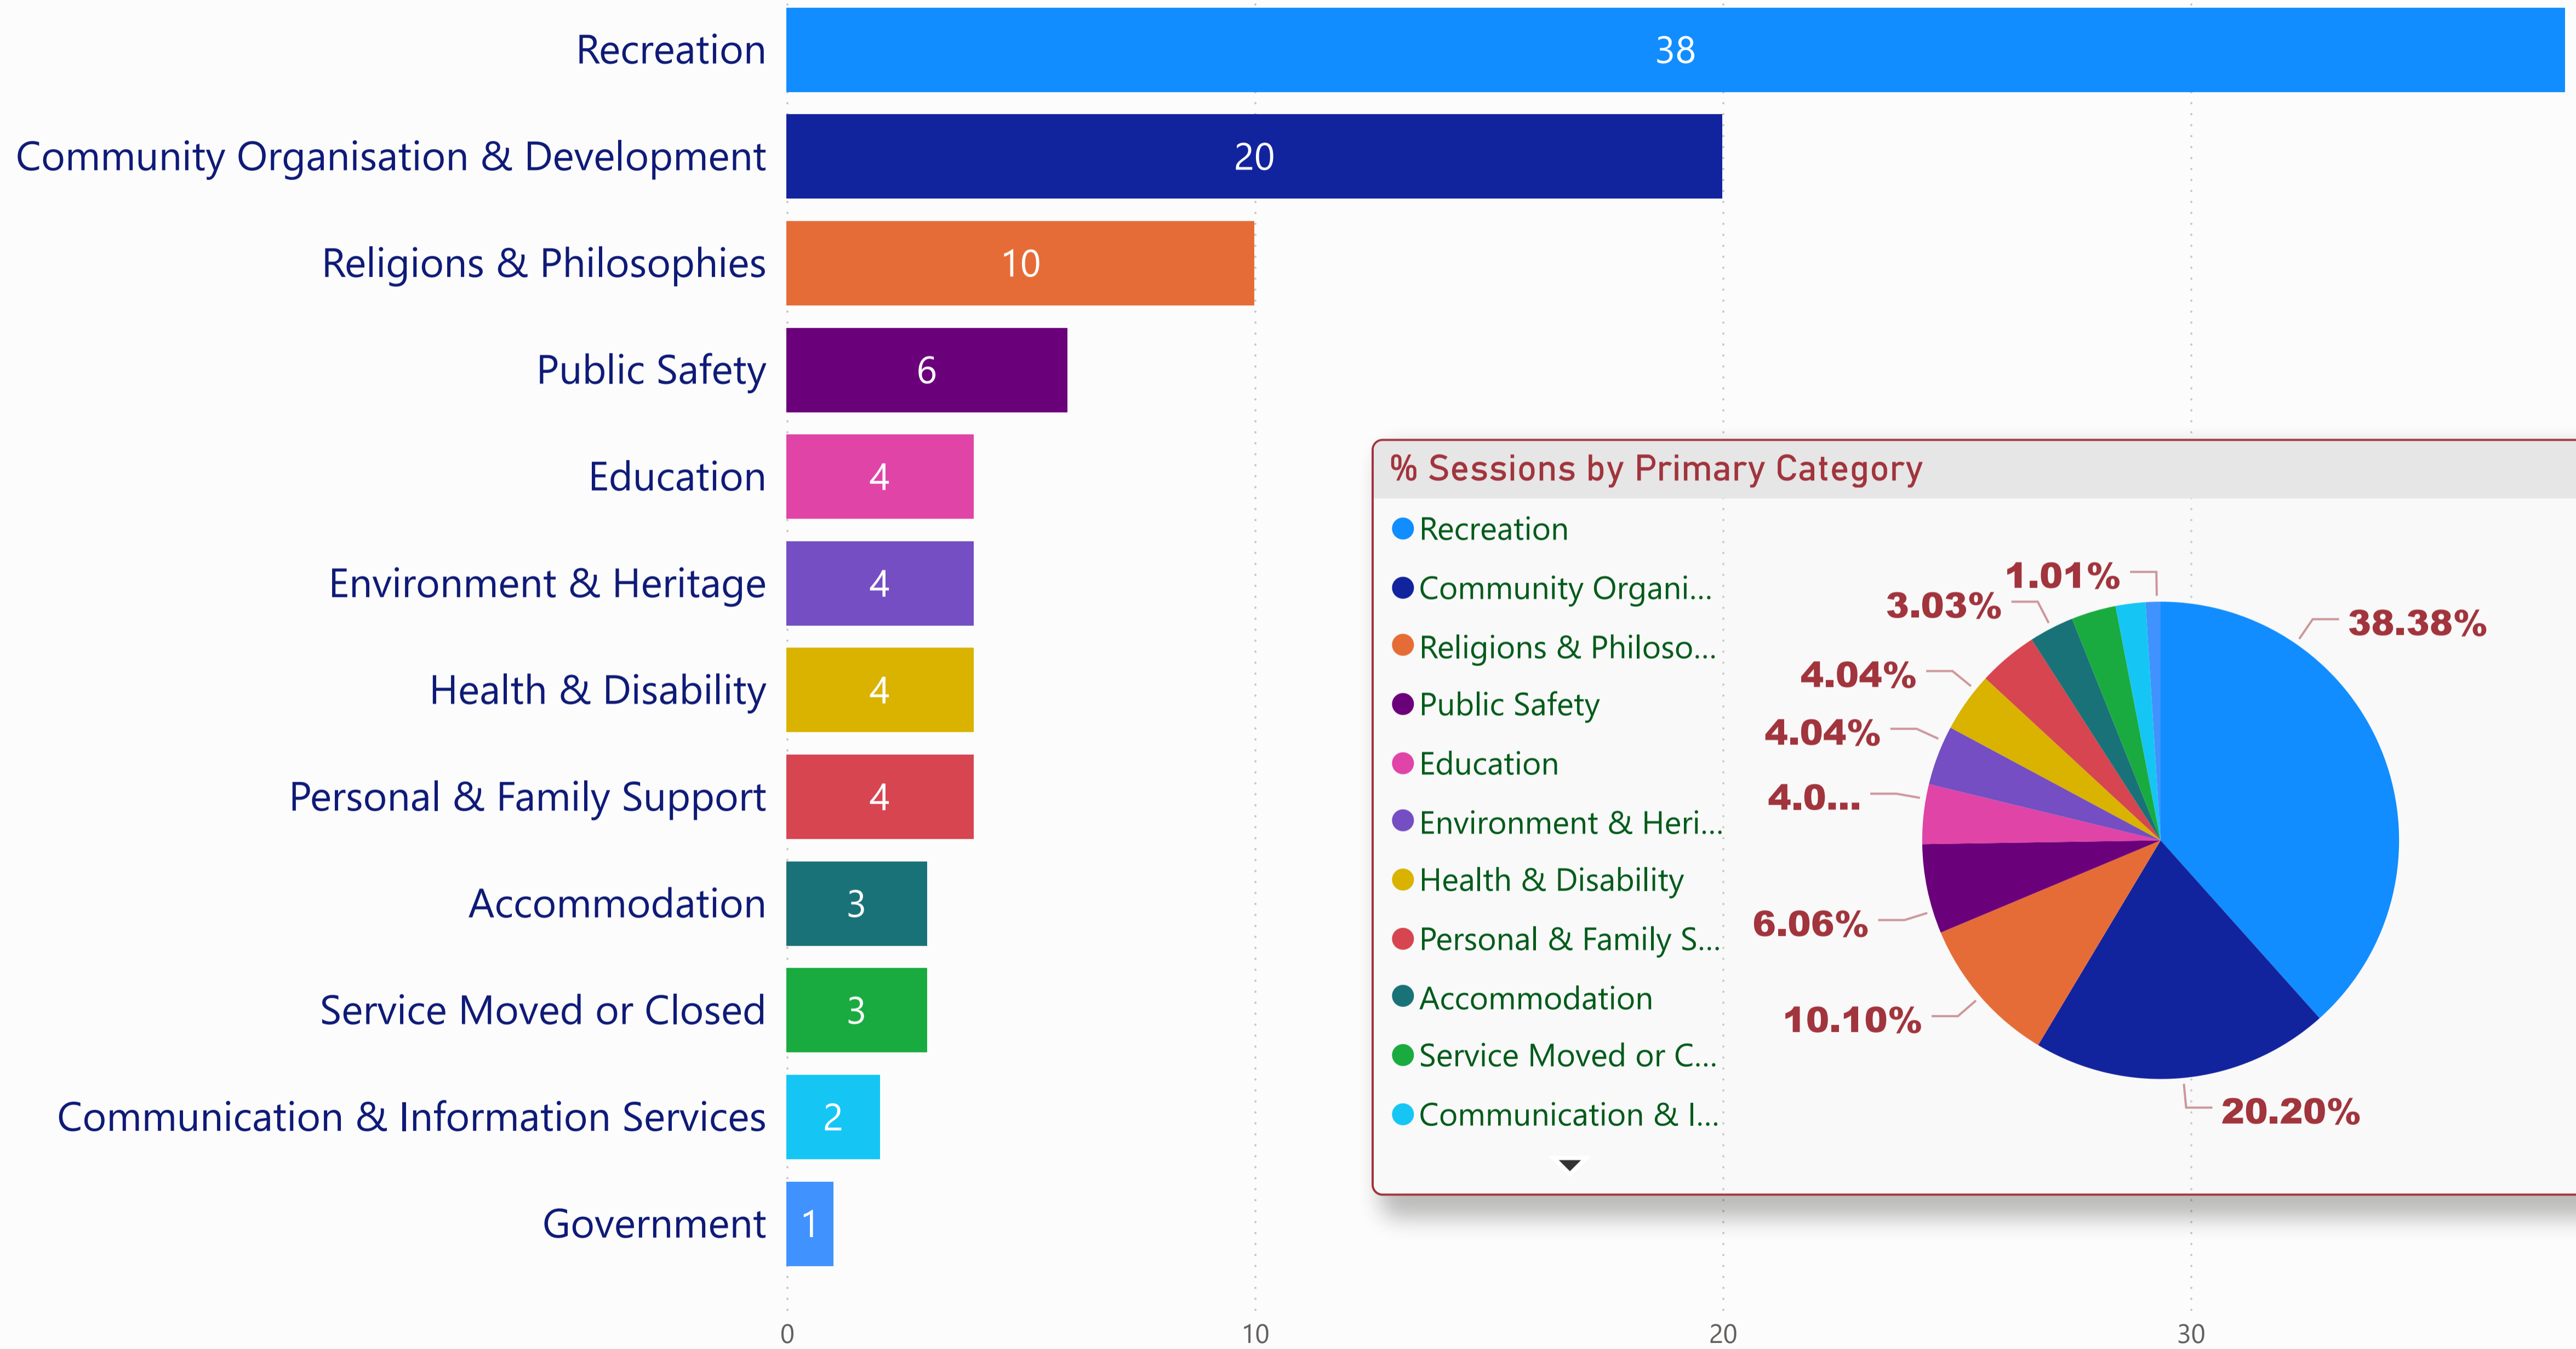

Tumby Bay Council - Organisation Count by Primary Category (FY 2019-2020)

Total No. of Sessions

2035

Total No. of New Users

538

Organisation	Sessions
Australian Plant Society - Eastern Eyre Group	3
Butler Lutheran Church	6
Church of St Margaret Anglican Church - Tumby Bay	22
Churches of Christ - Tumby Bay	17
Churches of Christ - Ungarra	19
Country Fire Service - Lipson	8
Country Fire Service - Port Neill	3
Country Fire Service - Tumby Bay	16
Total	2035

% Sessions by Primary Category

New Sessions VS Total Sessions

Tumby Bay Council - Organisation Count by Primary Category (FY 2019-2020)

Count of Organisation

Tumby Bay Council - Sessions by Organisation (FY 2019-2020)

Total Sessions

FY 2019-2020

Primary Category, Organisation

- ▶ Accommodation
- ▶ Communication & Information Services
- ▶ Community Organisation & Development
- ▶ Education
- ▶ Environment & Heritage
- ▶ Government
- ▶ Health & Disability
- ▶ Personal & Family Support
- ▶ Public Safety
- ▶ Recreation
- ▶ Religions & Philosophies
- ▶ Service Moved or Closed